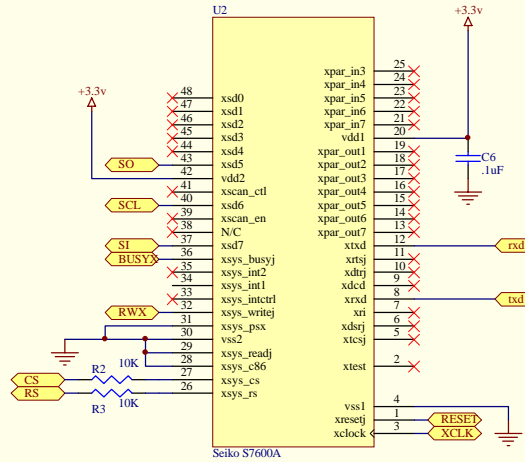

PIC16F84 Controller

Status LED

ISP Programming Interface

Serial EEPROM Filesystem

(Optional)

Seiko iChip Internet Data Pump

Clock Divider (/32)

RS232-C Interface

Serial Connector

Power Supply

Title		
Way Small Webserver (c) 1999 iReady		
Size	Number	Revision
B		Alpha 0.02
www.iready.com		
Date:	8-Sep-1999	Sheet 1 of 1
File:	C:\Client98\mike\worlds_smallest.sch	Drawn By: Michael W. Johnson