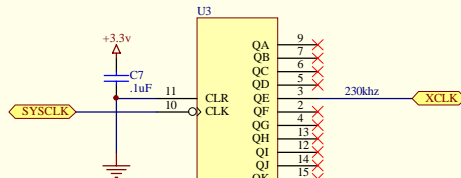

PIC16F84 Controller

Status LED

ISP Programming Interface

Serial EEPROM Filesystem

(Optional)

Seiko iChip Internet Data Pump

Clock Divider (/32)

RS232-C Interface

Serial Connector

Power Supply

Title		
Way Small Webserver (c) 1999 iReady		
Size	Number	Revision
B		Alpha 0.02
www.iready.com		
Date:	8-Sep-1999	Sheet 1 of 1
File:	C:\Client98\mike\worlds_smallest.sch	Drawn By: Michael W. Johnson