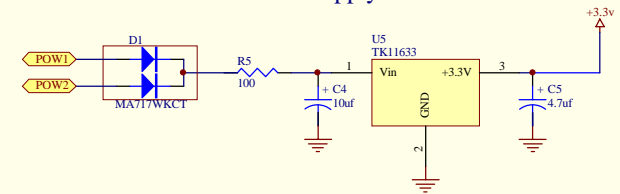

PIC16F84 Controller

Status LED

ISP Programming Interface

Serial EEPROM Filesystem

(Optional)

Seiko iChip Internet Data Pump

Clock Divider (/32)

RS232-C Interface

Serial Connector

Power Supply

Title		
Way Small Webserver (c) 1999 iReady		
Size	Number	Revision
B		Alpha 0.02
www.iready.com		
Date:	8-Sep-1999	Sheet 1 of 1
File:	C:\Client98\mike\worlds_smallest.sch	Drawn By: Michael W. Johnson