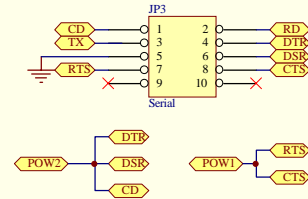

PIC16F84 Controller

Status LED

ISP Programming Interface

Serial EEPROM Filesystem

(Optional)

Seiko iChip Internet Data Pump

Clock Divider (/32)

RS232-C Interface

Serial Connector

Power Supply

Title		
Way Small Webserver (c) 1999 iReady		
Size	Number	Revision
B		Alpha 0.02
www.iready.com		
Date:	8-Sep-1999	Sheet 1 of 1
File:	C:\Client98\mike\worlds_smallest.sch	Drawn By: Michael W. Johnson