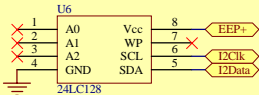

PIC16F84 Controller

Status LED

ISP Programming Interface

Serial EEPROM Filesystem

(Optional)

Seiko iChip Internet Data Pump

Clock Divider (/32)

RS232-C Interface