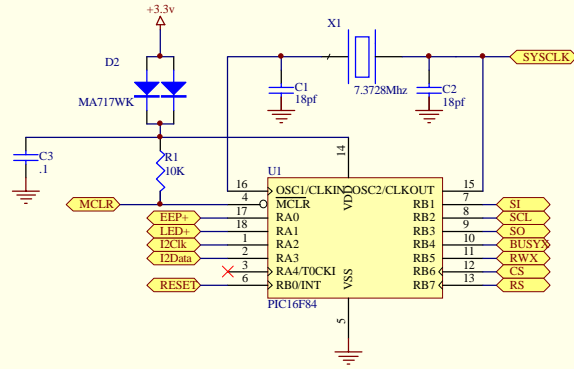

PIC16F84 Controller

Status LED

ISP Programming Interface

Serial EEPROM Filesystem

(Optional)

Seiko iChip Internet Data Pump

Clock Divider (/32)

RS232-C Interface

Serial Connector

Power Supply

Title		
Way Small Webserver (c) 1999 iReady		
Size	Number	Revision
B		Alpha 0.02
www.iready.com		
Date:	8-Sep-1999	Sheet 1 of 1
File:	C:\Client98\mike\worlds_smallest.sch	Drawn By: Michael W. Johnson