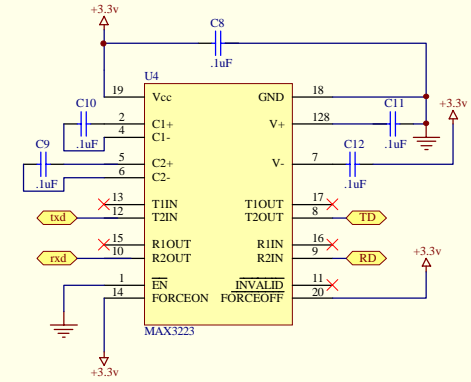

PIC16F84 Controller

Status LED

ISP Programming Interface

Serial EEPROM Filesystem

(Optional)

Seiko iChip Internet Data Pump

Clock Divider (/32)

RS232-C Interface

Serial Connector

Power Supply

Title		
Way Small Webserver (c) 1999 iReady		
Size	Number	Revision
B		Alpha 0.02
www.iready.com		
Date:	8-Sep-1999	Sheet 1 of 1
File:	C:\Client98\mike\worlds_smallest.sch	Drawn By: Michael W. Johnson