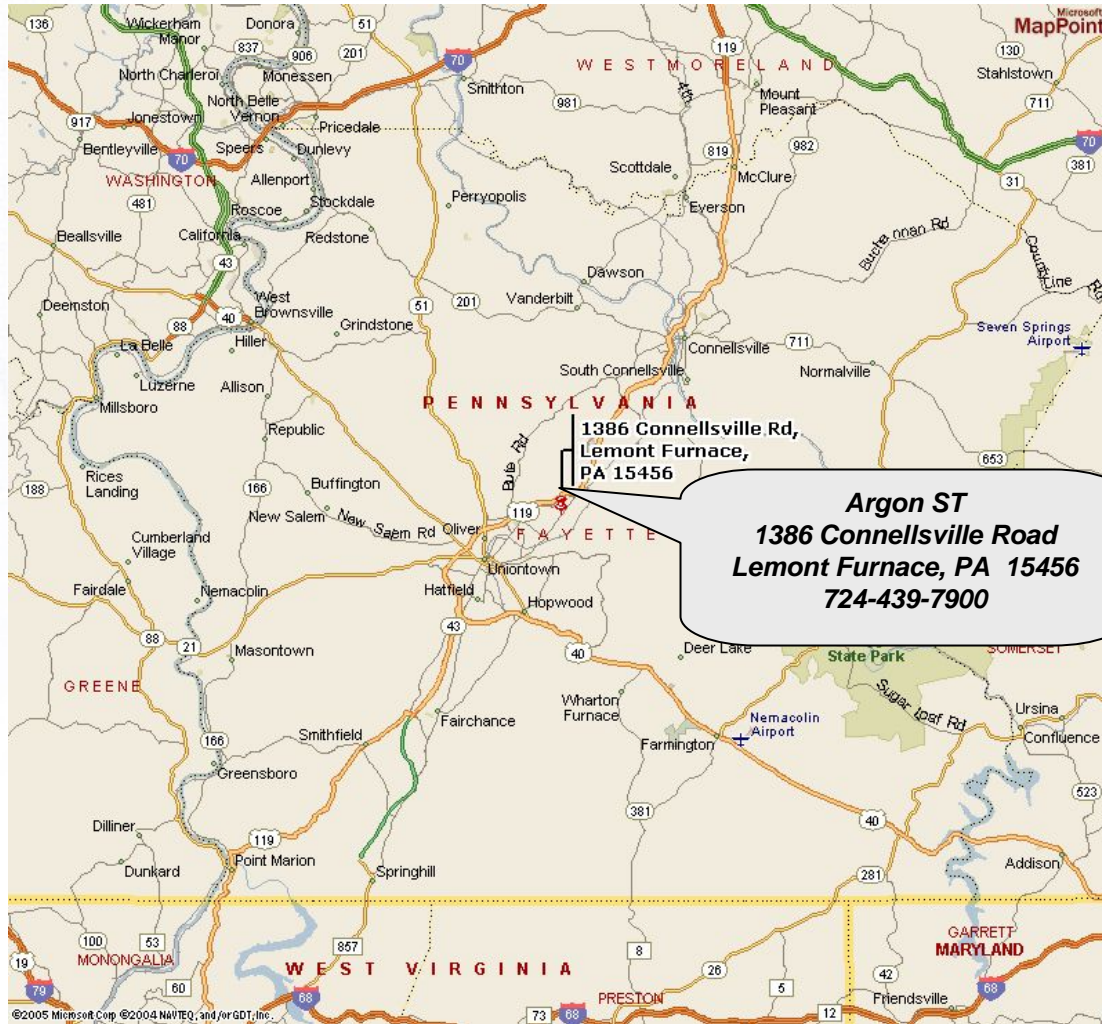

From the North:
*I-76 South, Route 119 South, Route 43 South, to Exit 8, or
Route 51 South, Route 119 South, Route 43 South to Exit 8*

From the West:

*I-70 East, PA 43
South, US 40
East, Route 119
South, Route
43 South, to
Exit 8*

From the East:

*I-70 West, I-68
West, US Route 40
West, Route 43
South to Exit 8*

Argon ST
90 Laurel View Drive,
Smithfield, PA 15478
724-564-4100

Exit 8, PA Route 43 South of Uniontown
Exit and turn east on Big Six Road,
continue 1/2 mile to the first building on
the right in the Fayette Business Park

From the South:
I-79 North, I-68 East, Route 857 North, Route 43 North to Exit 8

From the North:
I-76 South, Route 119 South, to Connellsville Rd

Argon ST PA Maps To the AETC

From the West:

I-70 East, PA 43 South, US 40 East, Route 119 North, Connellsville Rd Exit, Left at end of Ramp, right at traffic light to Connellsville Rd

From the East:

I-70 West, I-68 West, US Route 40 West, Route 119 North, Connellsville Rd Exit, Left at end of Ramp, right at traffic light to Connellsville Rd

From the South:

I-79 North, I-68 East, Route 857 North, Route 43 North, Route 119 North, Connellsville Rd Exit, Left at end of Ramp, right at traffic light to Connellsville Rd