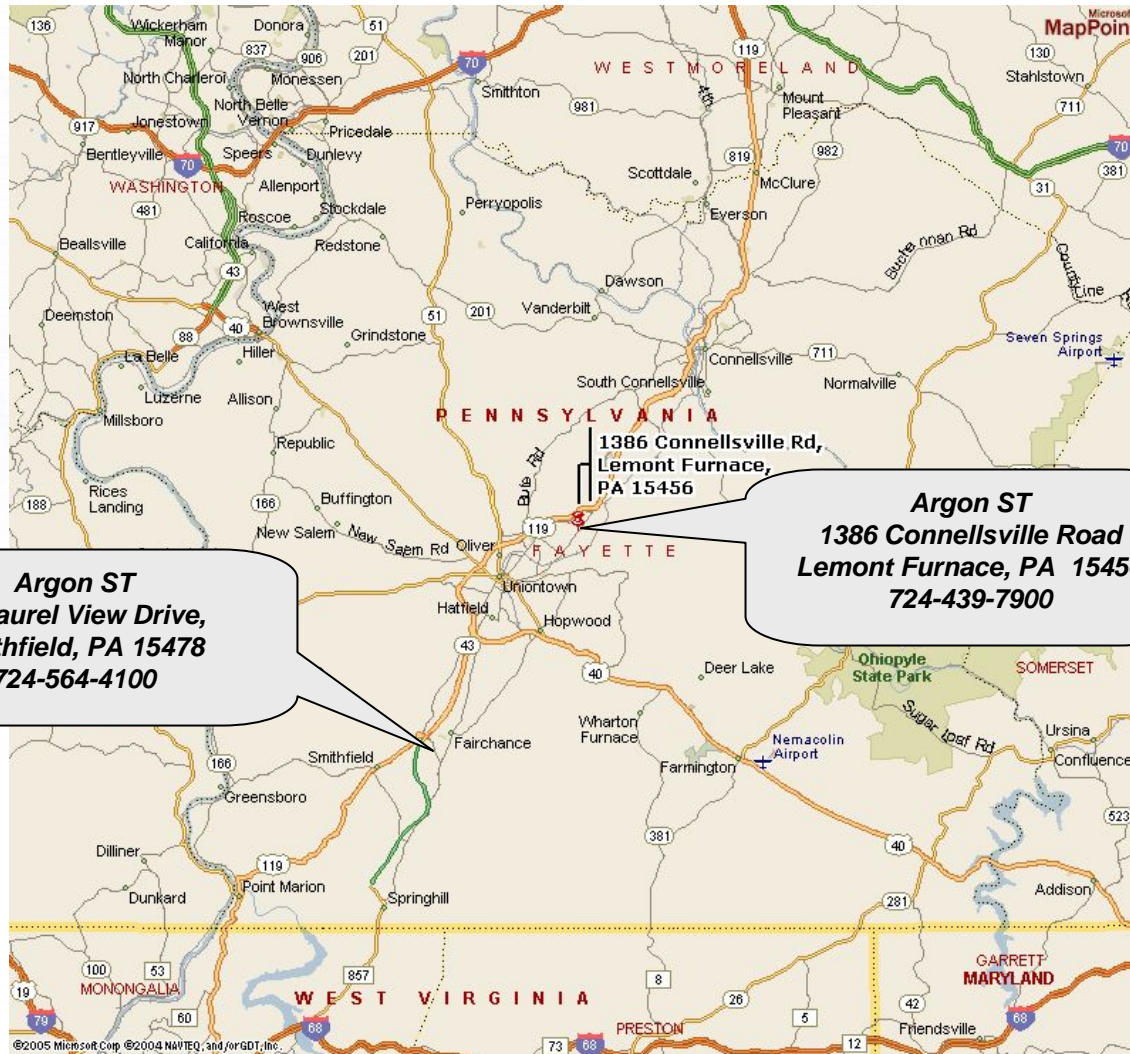

From the North:
*I-76 South, Route 119 South, Route 43 South, to Exit 8, or
Route 51 South, Route 119 South, Route 43 South to Exit 8*

From the West:

*I-70 East, PA 43
South, US 40
East, Route 119
South, Route
43 South, to
Exit 8*

From the South:
I-79 North, I-68 East, Route 857 North, Route 43 North to Exit 8

From the North:
I-76 South, Route 119 South, to Connellsville Rd

Argon ST PA Maps To the AETC

From the West:

I-70 East, PA 43 South, US 40 East, Route 119 North, Connellsville Rd Exit, Left at end of Ramp, right at traffic light to Connellsville Rd

From the East:

I-70 West, I-68 West, US Route 40 West, Route 119 North, Connellsville Rd Exit, Left at end of Ramp, right at traffic light to Connellsville Rd

From the South:

I-79 North, I-68 East, Route 857 North, Route 43 North, Route 119 North, Connellsville Rd Exit, Left at end of Ramp, right at traffic light to Connellsville Rd

From the AETC to AMC:

Right out of parking lot, Connellsville Rd North, Route 119 South, Route 43 South, to Exit 8, turn left, one half mile to Fayette Business Park

Argon ST PA Maps

AMC to AETC

**Argon ST
90 Laurel View Drive,
Smithfield, PA 15478
724-564-4100**