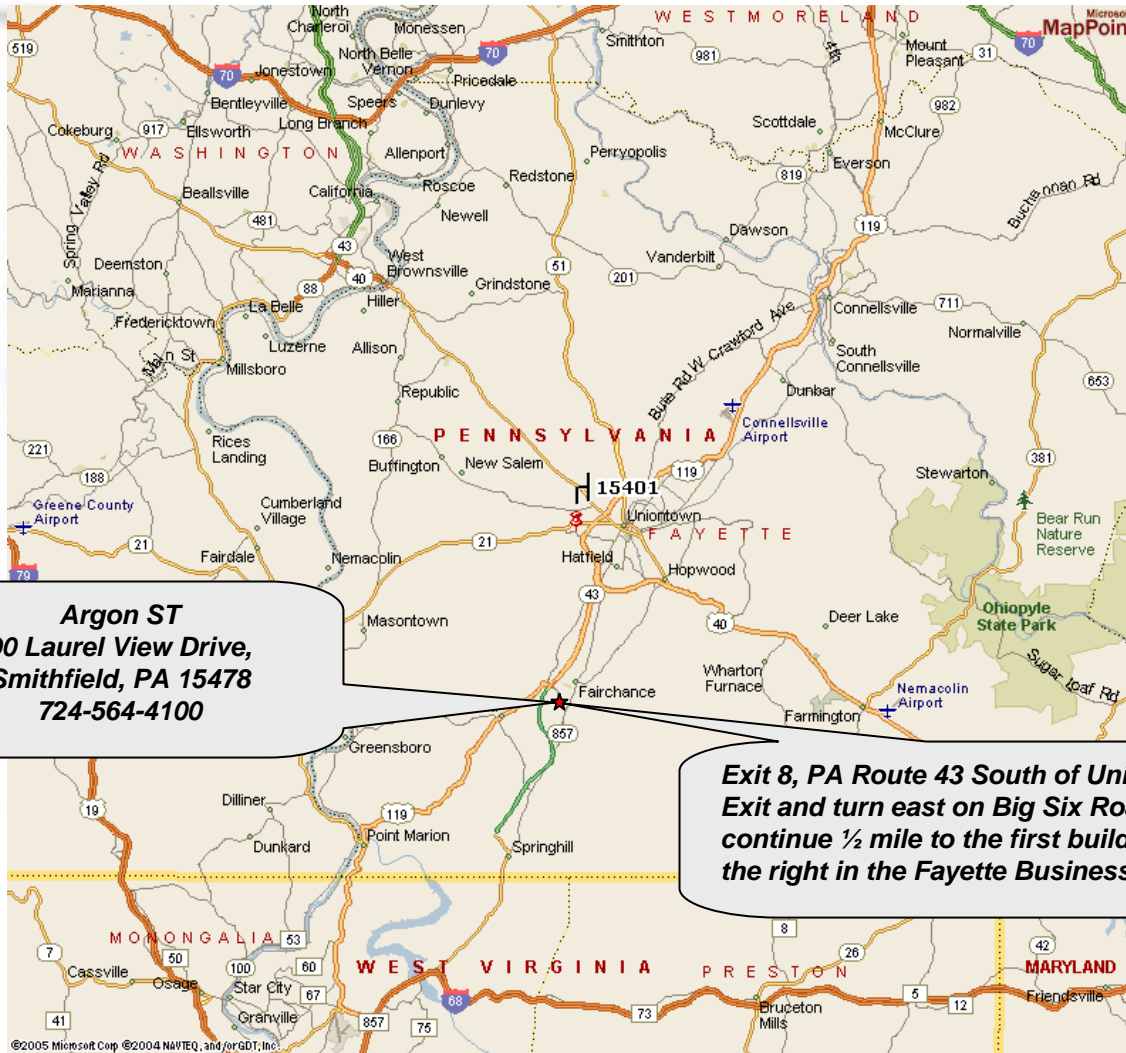

From the North:
*I-76 South, Route 119 South, Route 43 South, to Exit 8, or
Route 51 South, Route 119 South, Route 43 South to Exit 8*

From the West:

*I-70 East, PA 43
South, US 40
East, Route 119
South, Route
43 South, to
Exit 8*

From the East:

*I-70 West, I-68
West, US Route 40
West, Route 43
South to Exit 8*

Argon ST
90 Laurel View Drive,
Smithfield, PA 15478
724-564-4100

Exit 8, PA Route 43 South of Uniontown
Exit and turn east on Big Six Road,
continue 1/2 mile to the first building on
the right in the Fayette Business Park

From the South:
I-79 North, I-68 East, Route 857 North, Route 43 North to Exit 8

From the North:
I-76 South, Route 119 South, to Connellsville Rd

Argon ST PA Maps To the AETC

From the West:

I-70 East, PA 43 South, US 40 East, Route 119 North, Connellsville Rd Exit, Left at end of Ramp, right at traffic light to Connellsville Rd

From the East:

I-70 West, I-68 West, US Route 40 West, Route 119 North, Connellsville Rd Exit, Left at end of Ramp, right at traffic light to Connellsville Rd

From the South:

I-79 North, I-68 East, Route 857 North, Route 43 North, Route 119 North, Connellsville Rd Exit, Left at end of Ramp, right at traffic light to Connellsville Rd