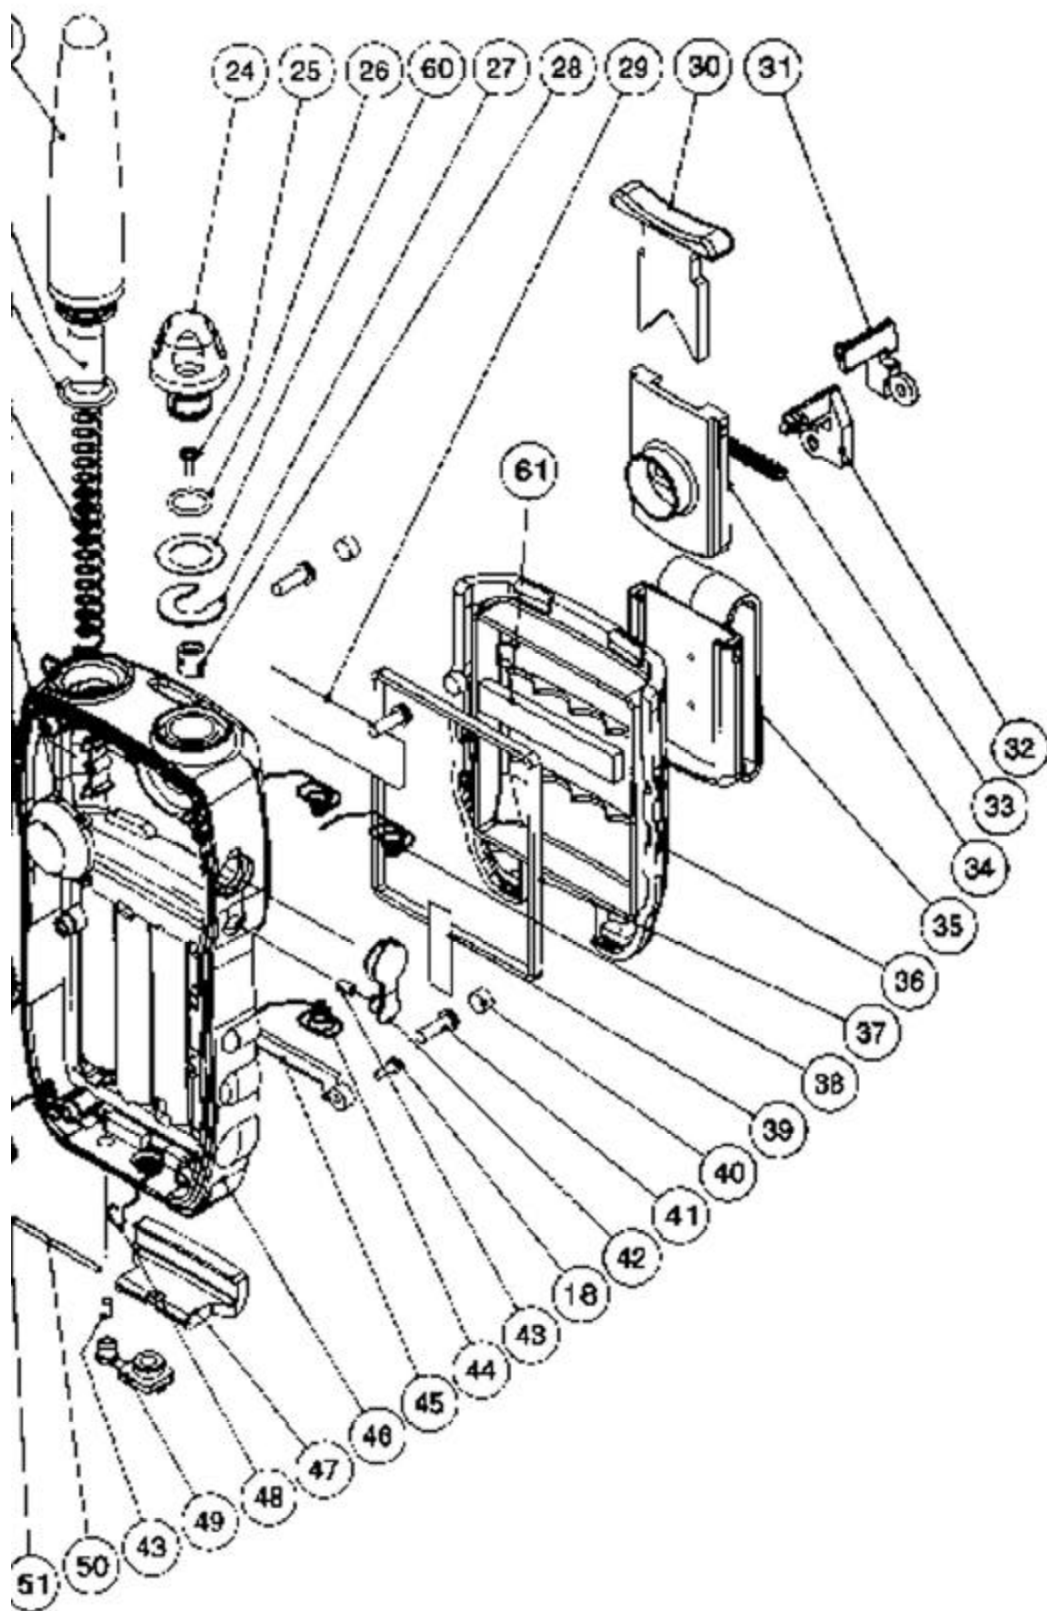

**14-CHANNEL PERSONAL FRS
2-WAY RADIO WITH QUIET CODE
EXPLODED VIEW (210-1864)
SHEET 1
FAXBACK DOC # 12894**

**14-CHANNEL PERSONAL FRS
2-WAY RADIO WITH QUIET CODE
EXPLODED VIEW (210-1864)
SHEET 2
FAXBACK DOC # 12894**