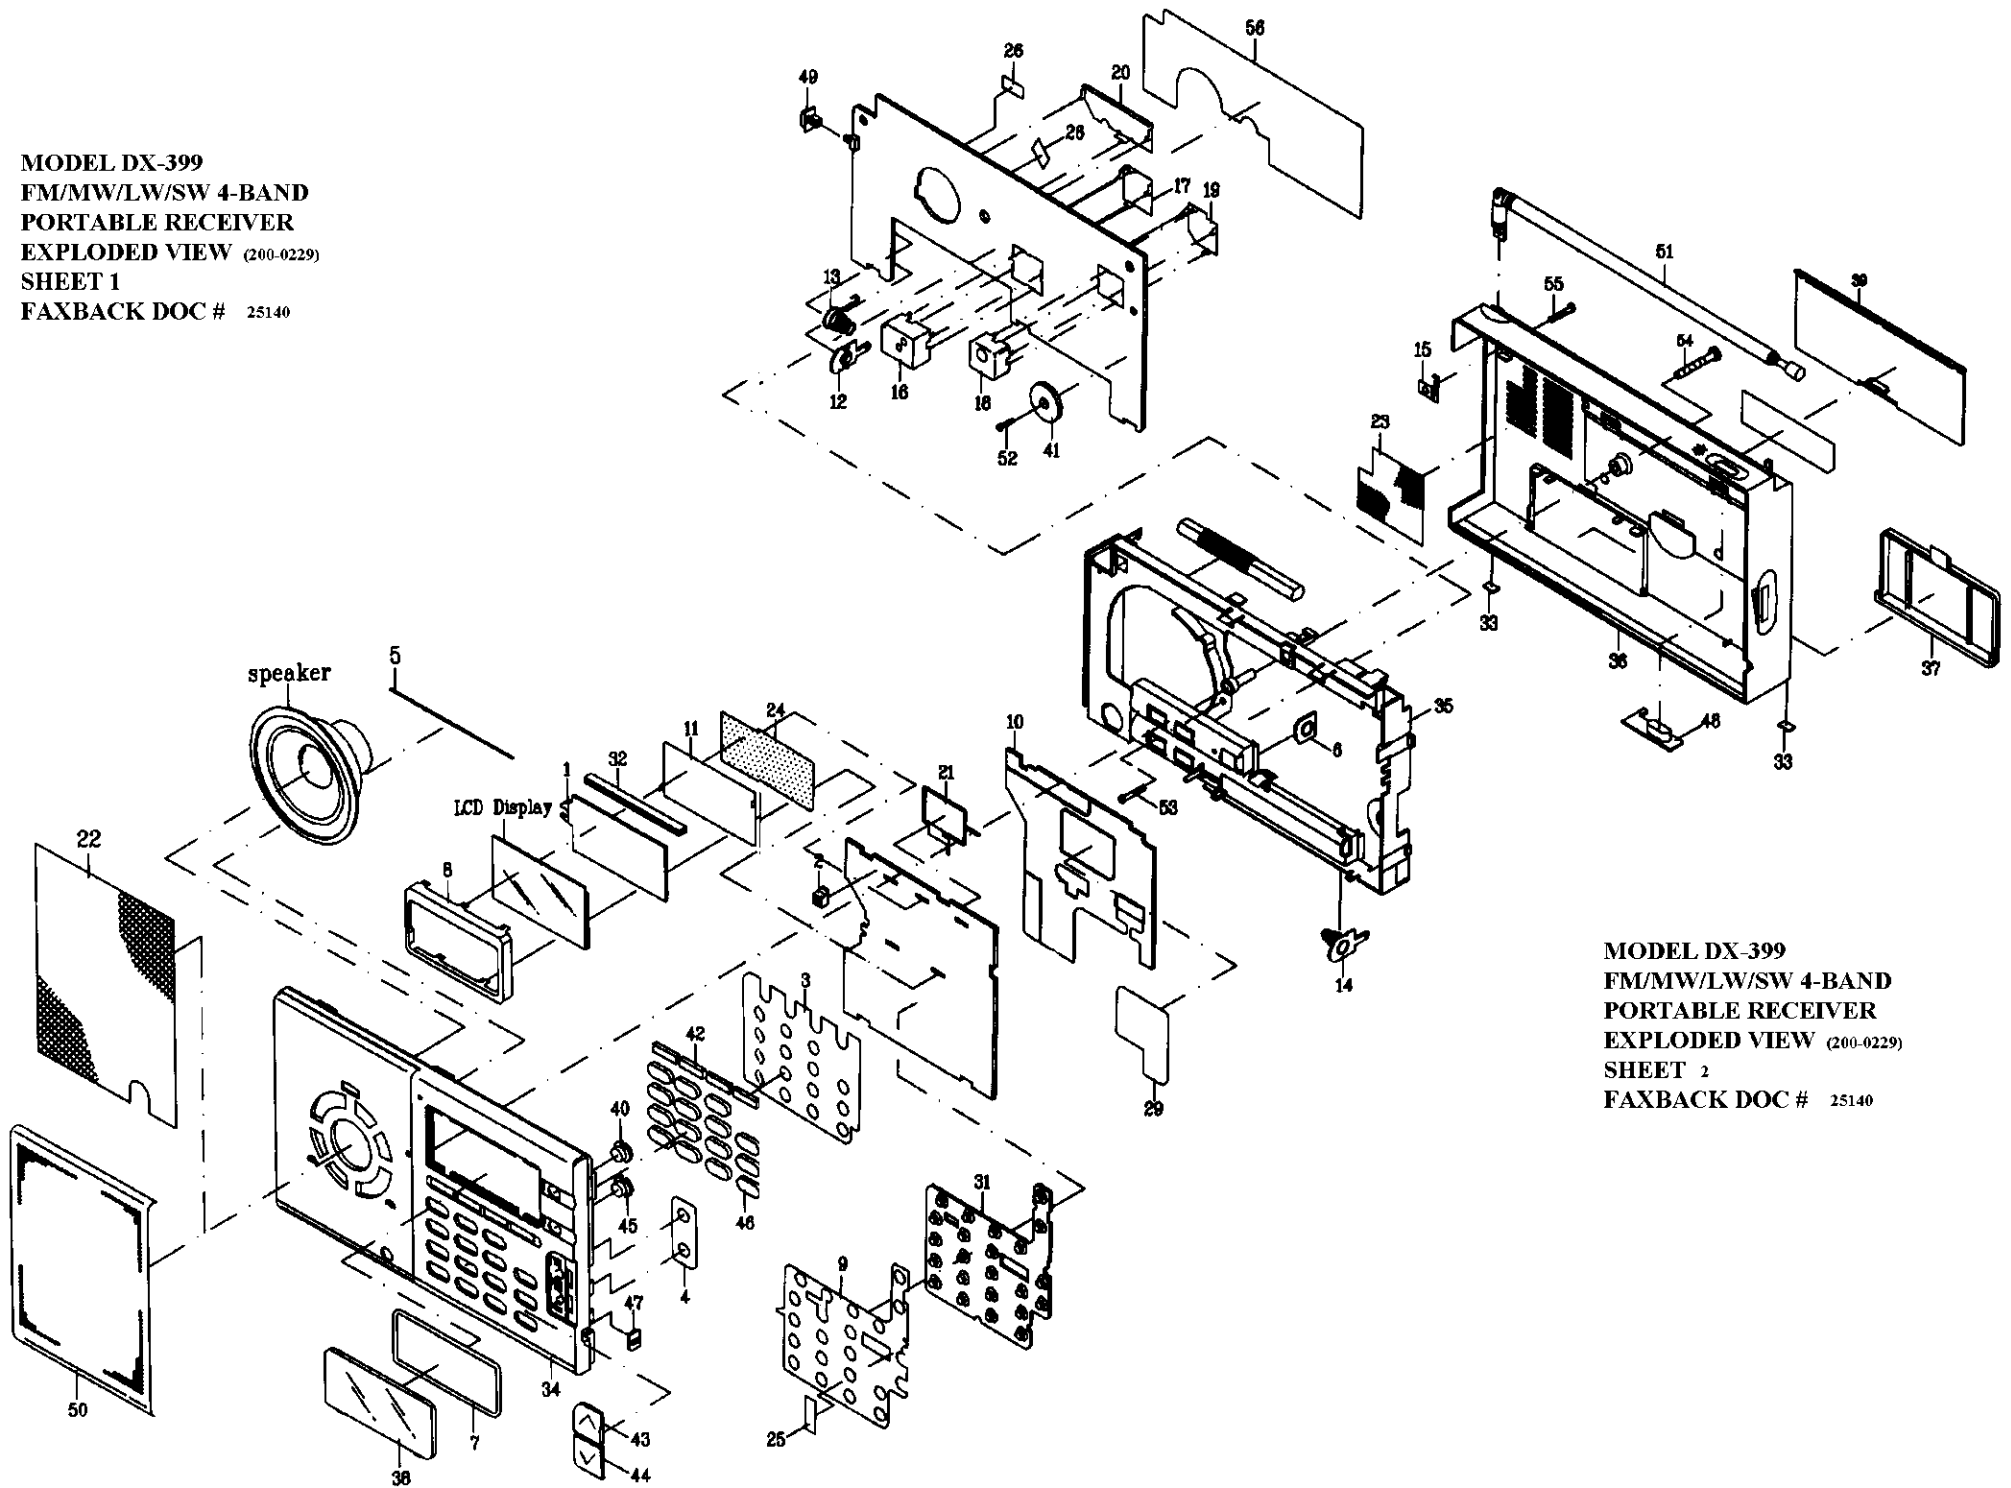

MODEL DX-399
FM/MW/LW/SW 4-BAND
PORTABLE RECEIVER
EXPLODED VIEW (200-0229)
SHEET 1
FAXBACK DOC # 25140

MODEL DX-399
FM/MW/LW/SW 4-BAND
PORTABLE RECEIVER
EXPLODED VIEW (200-0229)
SHEET 2
FAXBACK DOC # 25140