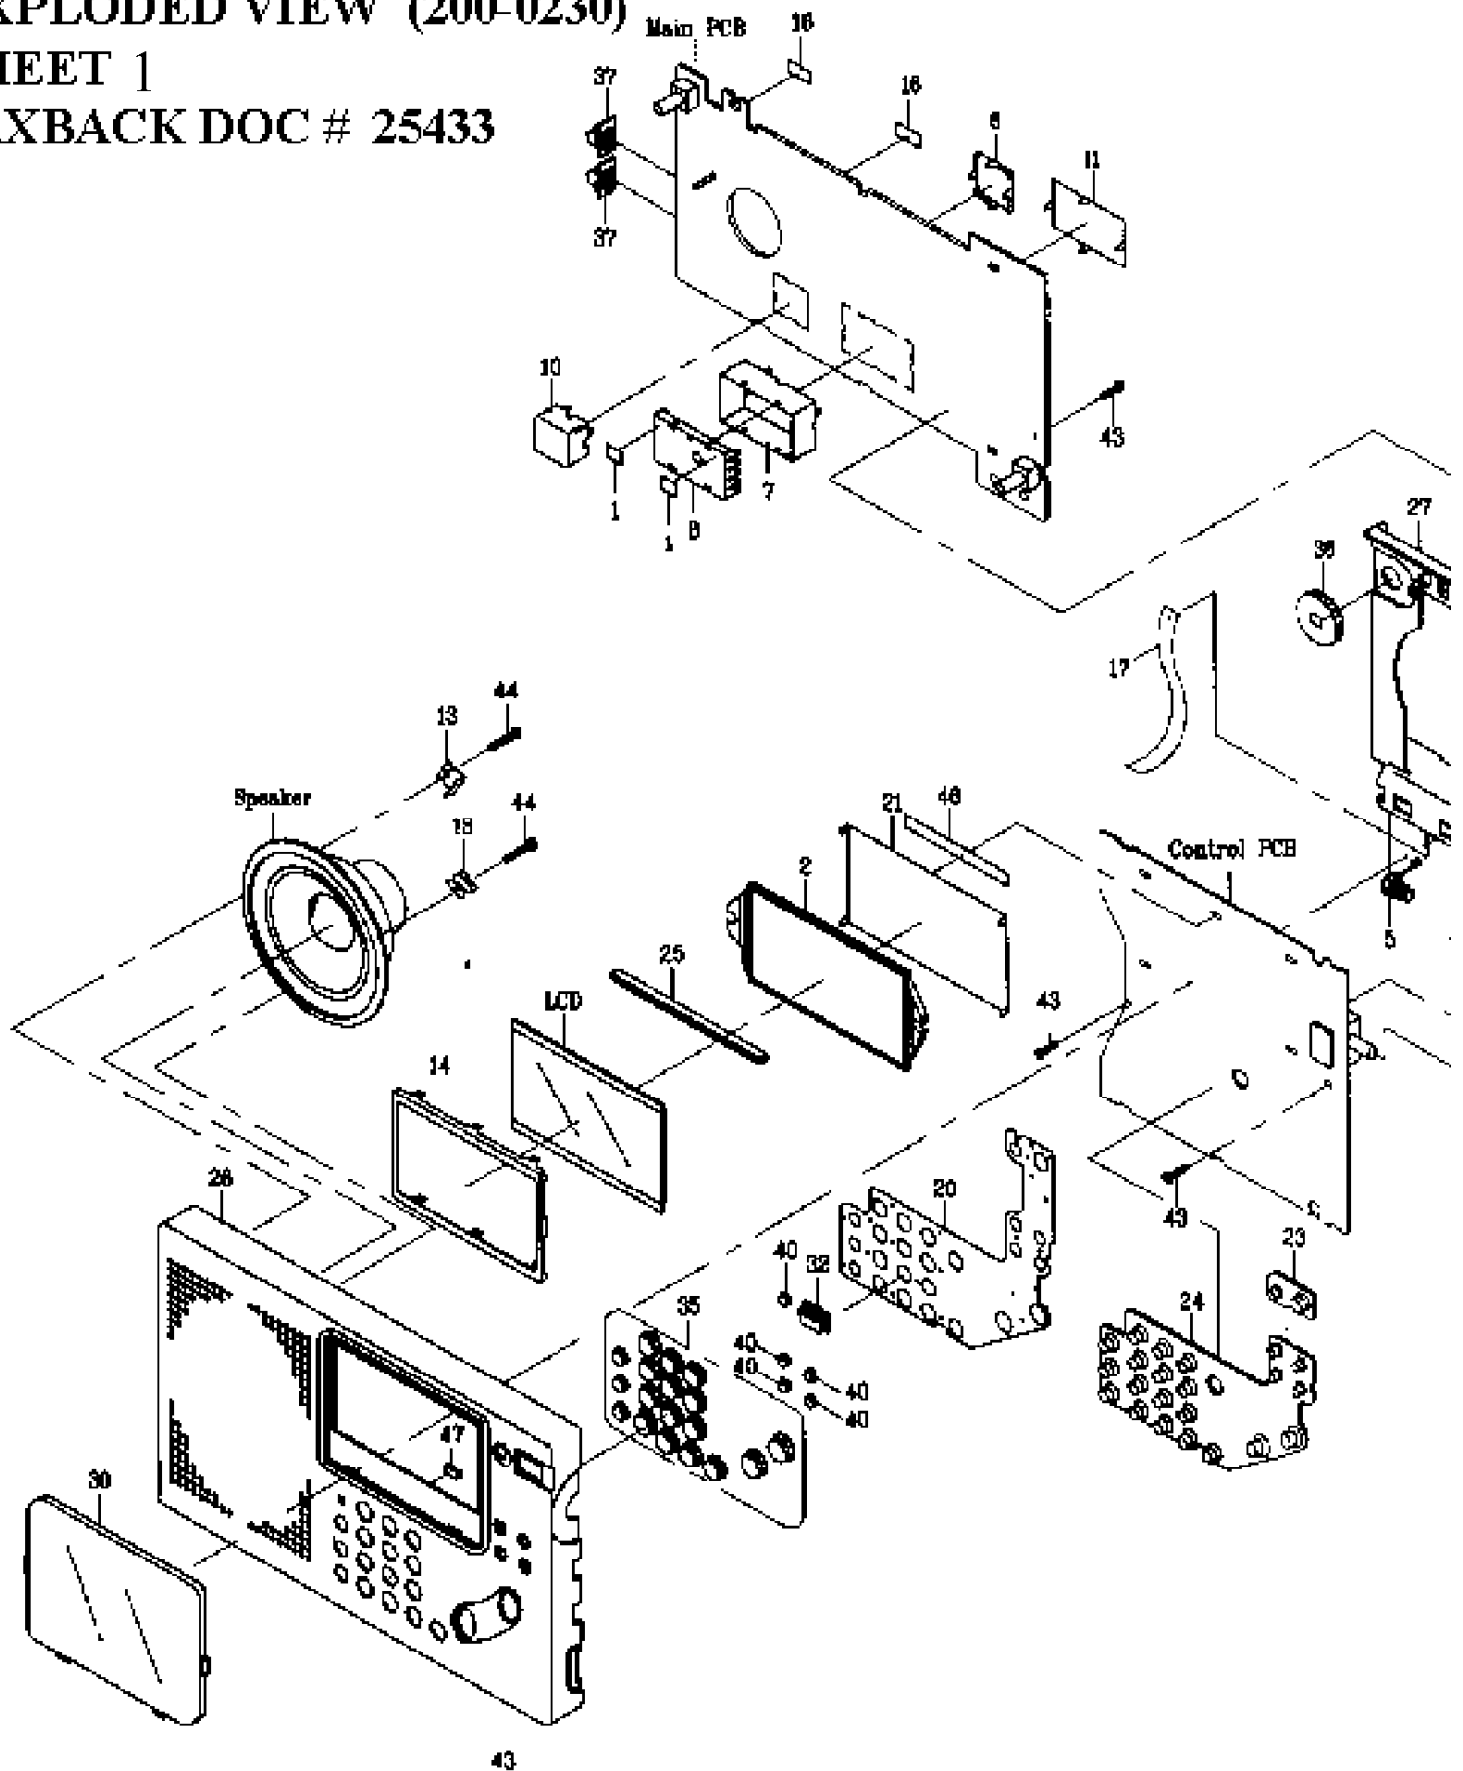

**MODEL DX-402 FM/MW/LW/SW/PLL
ALL BAND PORTABLE RECEIVER
EXPLODED VIEW (200-0230)**

SHEET 1

FAXBACK DOC # 25433

**MODEL DX-402
FM/MW/LW/SW/PLL ALL BAND
PORTABLE RECEIVER
EXPLODED VIEW (200-0230)
SHEET 2
FAXBACK DOC # 25433**