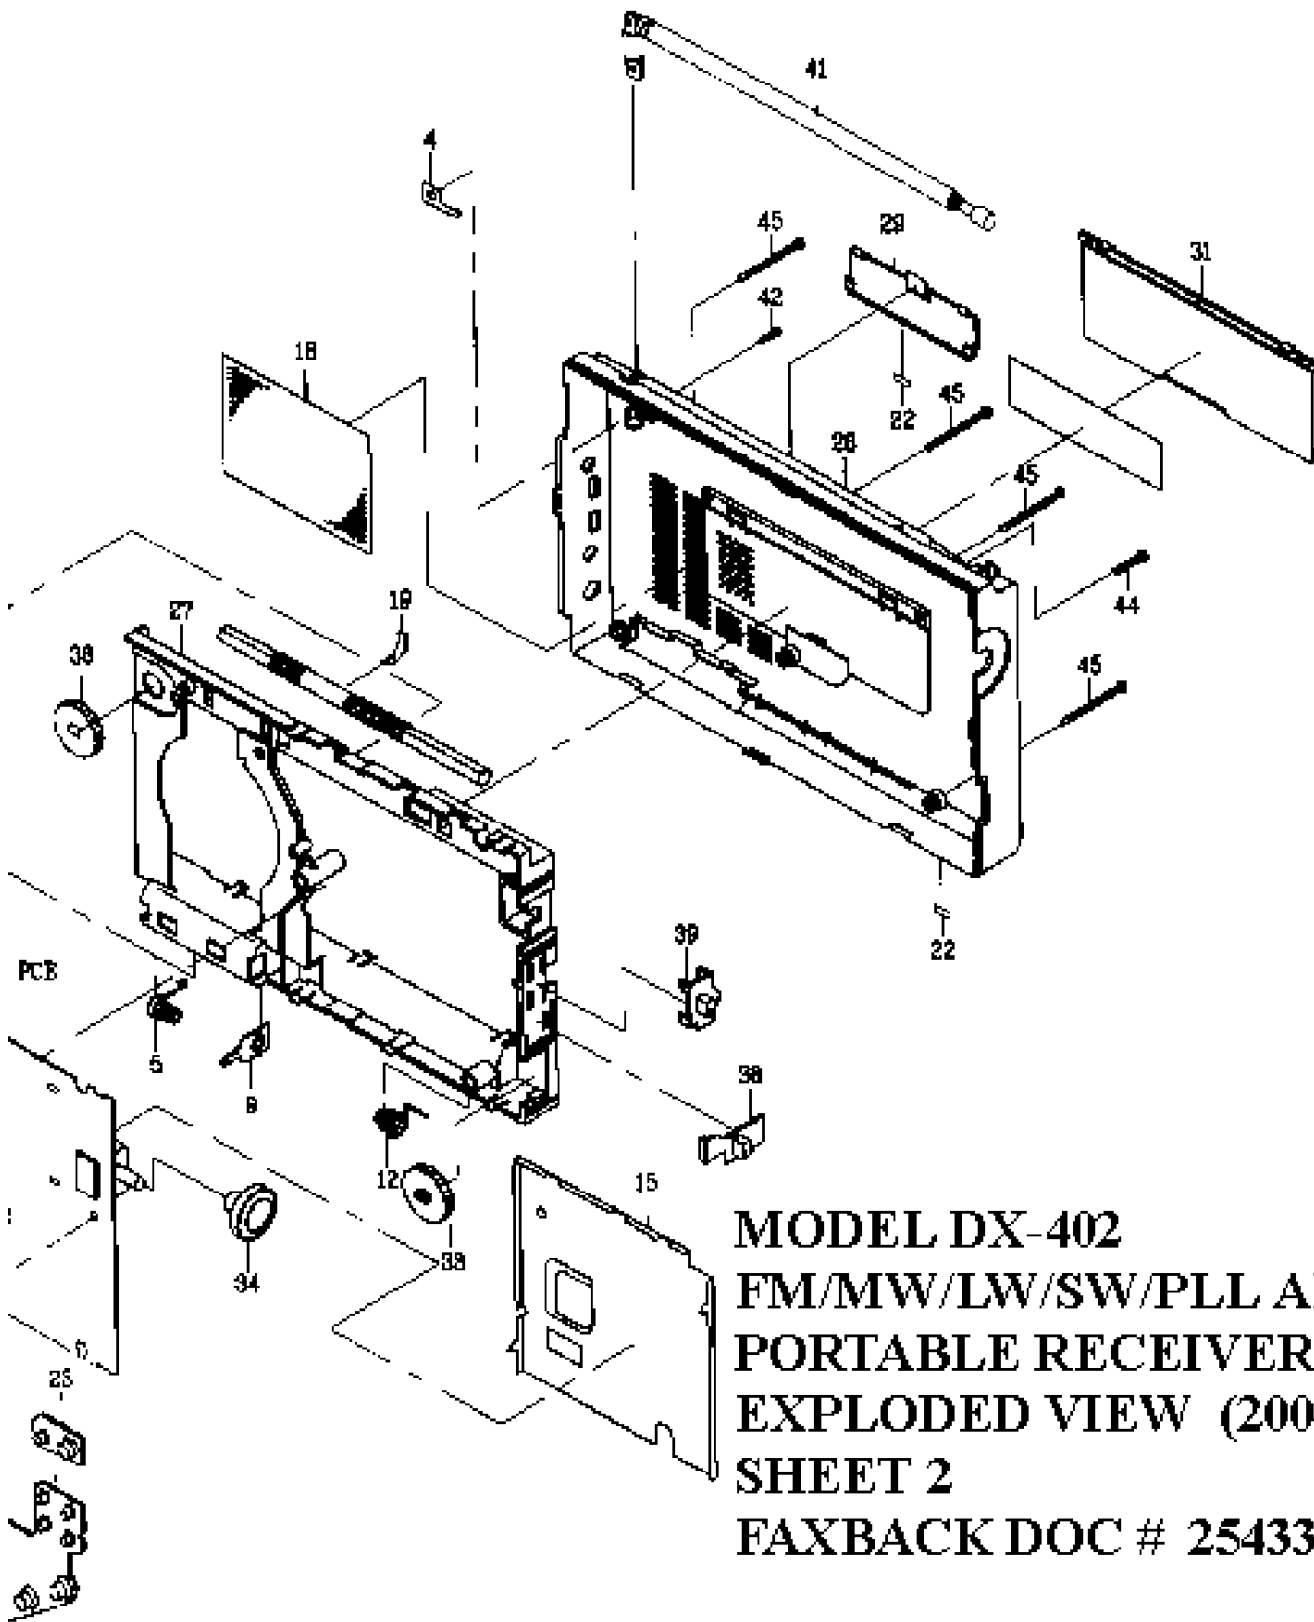

**MODEL DX-402 FM/MW/LW/SW/PLL
ALL BAND PORTABLE RECEIVER
EXPLODED VIEW (200-0230)**

SHEET 1

FAXBACK DOC # 25433

**MODEL DX-402
FM/MW/LW/SW/PLL ALL BAND
PORTABLE RECEIVER
EXPLODED VIEW (200-0230)
SHEET 2
FAXBACK DOC # 25433**