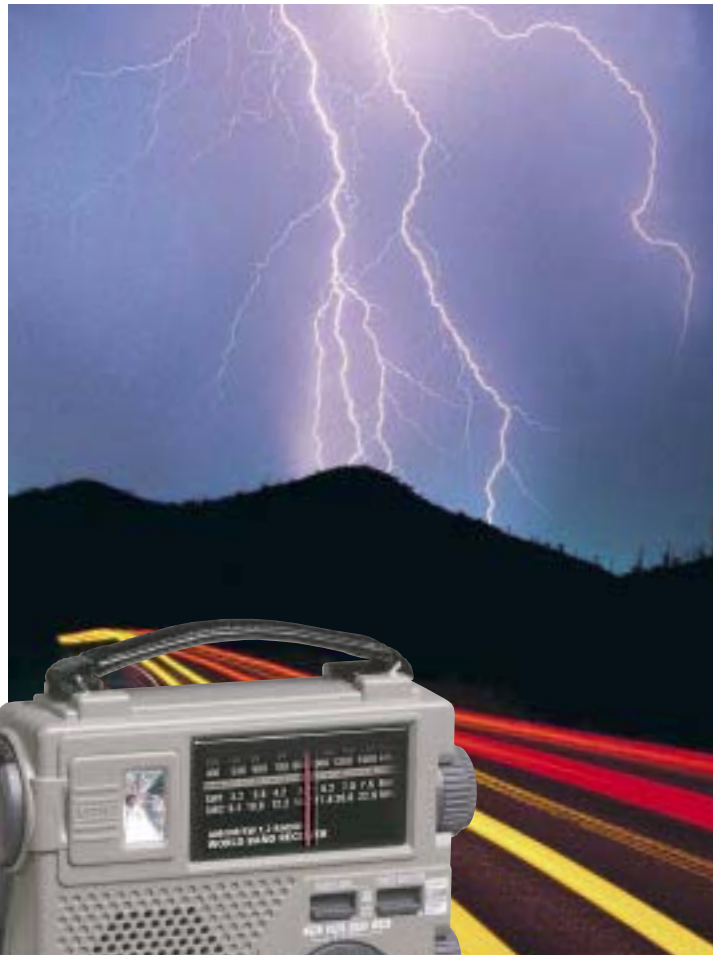

GRUNDIG

FR200 EMERGENCY AM/FM/SW RADIO

Be prepared and stay informed with the FR200 from Grundig. If the power goes out and batteries aren't available, the FR200 can operate for one hour with just one minute of cranking. Its built-in generator means that even in the most desperate situations, you can still have access to local news and information as well as to news from around the world.

WEIGHT: 1 lbs. 5 oz.

SOS EMERGENCY RADIO.

G R U N D I G F R 2 0 0

FR200 Emergency AM/FM/SW Radio

For indoor or outdoor use... Keeps you informed and entertained especially when storms knock out power. All that is required is hand cranking - **NO BATTERIES REQUIRED!**

Always be prepared for an emergency...

ice storm... tornado... flood... earth quake... any natural disaster or a power outage. Simply flip out the side Hand Crank and give it a quick 90 turns, the FR200 AM/FM/SW radio leaps to life and continues playing for up to one hour (depending on the volume).

AM/FM/SW reception at room-filling volume.

Dependable features such as a light source to help you find your matches, candles or lanterns until the power comes back on. You'll be absolutely amazed at the power of the 2 1/2" speaker... you'll be able to enjoy listening to sports, world events, talk shows, weather and news with only a few cranks. The four bands allow you the choice of hundreds of stations AM/FM/SW1/SW2 in your home, on your vacation or anywhere outdoors!