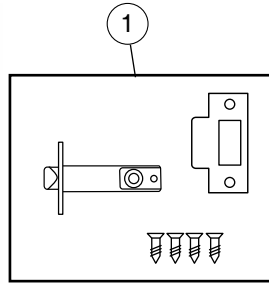

## LD470 Series

**See inside front cover for  
How to Order instructions**

Item	Qty/Lock	LD450 (Only) Parts	Finish	Part Number	List Price (USD)
1	1	2 3/8" Latch (Includes 1 ea. Latch, Strike, Strike Box; 4 ea. Mounting Screws)	Brass	647960301	\$32.00
		2 3/8" Latch (Includes 1 ea. Latch, Strike, Strike Box; 4 ea. Mounting Screws)	Satin Stainless	6479632D01	\$32.00
		2 3/4" Latch (Includes 1 ea. Latch, Strike, Strike Box; 4 ea. Mounting Screws)	Brass	647970301	\$32.00
		2 3/4" Latch (Includes 1 ea. Latch, Strike, Strike Box; 4 ea. Mounting Screws)	Satin Stainless	6479732D01	\$32.00
2	1	Installation Hardware Pack (Includes 1 ea. Tweezers, Latch Holdback Clip, Latch Support Post, Short/Medium/Long Spindles; 2 ea. Coded Tumblers - RED, Uncoded Tumblers - BLUE, Short/Medium/Long Mounting Bolts)	Brass	648000301	\$28.00
		Installation Hardware Pack (Includes 1 ea. Tweezers, Latch Holdback Clip, Latch Support Post, Short/Medium/Long Spindles; 2 ea. Coded Tumblers - RED, Uncoded Tumblers - BLUE, Short/Medium/Long Mounting Bolts)	Satin Stainless	6480032D01	\$28.00
		Lubriplate Aero Grease Tubes		6475400001	\$13.00