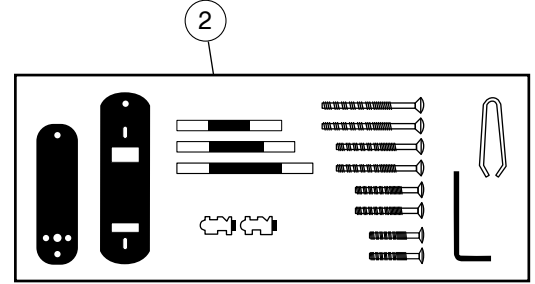

## LD470 Series

**See inside front cover for  
How to Order instructions**

Item	Qty/Lock	LD450 (Only) Parts	Finish	Part Number	List Price (USD)
1	1	2 3/8" Latch (Includes 1 ea. Latch, Strike, Strike Box; 4 ea. Mounting Screws)	Brass	647960301	\$32.00
		2 3/8" Latch (Includes 1 ea. Latch, Strike, Strike Box; 4 ea. Mounting Screws)	Satin Stainless	6479632D01	\$32.00
		2 3/4" Latch (Includes 1 ea. Latch, Strike, Strike Box; 4 ea. Mounting Screws)	Brass	647970301	\$32.00
		2 3/4" Latch (Includes 1 ea. Latch, Strike, Strike Box; 4 ea. Mounting Screws)	Satin Stainless	6479732D01	\$32.00
2	1	Installation Hardware Pack (Includes 1 ea. Tweezers, Latch Holdback Clip, Latch Support Post, Short/Medium/Long Spindles; 2 ea. Coded Tumblers - RED, Uncoded Tumblers - BLUE, Short/Medium/Long Mounting Bolts)	Brass	648000301	\$28.00
		Installation Hardware Pack (Includes 1 ea. Tweezers, Latch Holdback Clip, Latch Support Post, Short/Medium/Long Spindles; 2 ea. Coded Tumblers - RED, Uncoded Tumblers - BLUE, Short/Medium/Long Mounting Bolts)	Satin Stainless	6480032D01	\$28.00
		Lubriplate Aero Grease Tubes		6475400001	\$13.00