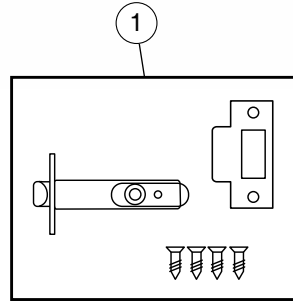

## LD470 Series

**See inside front cover for  
How to Order instructions**

Item	Qty/Lock	LD450 (Only) Parts	Finish	Part Number	List Price (USD)
1	1	2 3/8" Latch (Includes 1 ea. Latch, Strike, Strike Box; 4 ea. Mounting Screws)	Brass	647960301	\$32.00
		2 3/8" Latch (Includes 1 ea. Latch, Strike, Strike Box; 4 ea. Mounting Screws)	Satin Stainless	6479632D01	\$32.00
		2 3/4" Latch (Includes 1 ea. Latch, Strike, Strike Box; 4 ea. Mounting Screws)	Brass	647970301	\$32.00
		2 3/4" Latch (Includes 1 ea. Latch, Strike, Strike Box; 4 ea. Mounting Screws)	Satin Stainless	6479732D01	\$32.00
2	1	Installation Hardware Pack (Includes 1 ea. Tweezers, Latch Holdback Clip, Latch Support Post, Short/Medium/Long Spindles; 2 ea. Coded Tumblers - RED, Uncoded Tumblers - BLUE, Short/Medium/Long Mounting Bolts)	Brass	648000301	\$28.00
		Installation Hardware Pack (Includes 1 ea. Tweezers, Latch Holdback Clip, Latch Support Post, Short/Medium/Long Spindles; 2 ea. Coded Tumblers - RED, Uncoded Tumblers - BLUE, Short/Medium/Long Mounting Bolts)	Satin Stainless	6480032D01	\$28.00
		Lubriplate Aero Grease Tubes		6475400001	\$13.00