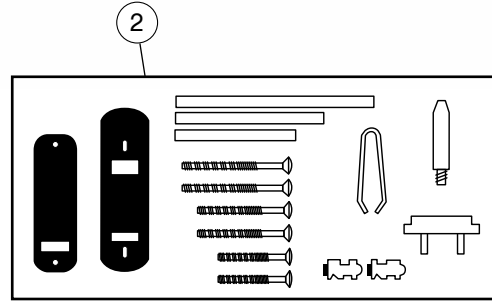

## LD470 Series

**See inside front cover for  
How to Order instructions**

Item	Qty/Lock	LD450 (Only) Parts	Finish	Part Number	List Price (USD)
1	1	2 3/8" Latch (Includes 1 ea. Latch, Strike, Strike Box; 4 ea. Mounting Screws)	Brass	647960301	\$32.00
		2 3/8" Latch (Includes 1 ea. Latch, Strike, Strike Box; 4 ea. Mounting Screws)	Satin Stainless	6479632D01	\$32.00
		2 3/4" Latch (Includes 1 ea. Latch, Strike, Strike Box; 4 ea. Mounting Screws)	Brass	647970301	\$32.00
		2 3/4" Latch (Includes 1 ea. Latch, Strike, Strike Box; 4 ea. Mounting Screws)	Satin Stainless	6479732D01	\$32.00
2	1	Installation Hardware Pack (Includes 1 ea. Tweezers, Latch Holdback Clip, Latch Support Post, Short/Medium/Long Spindles; 2 ea. Coded Tumblers - RED, Uncoded Tumblers - BLUE, Short/Medium/Long Mounting Bolts)	Brass	648000301	\$28.00
		Installation Hardware Pack (Includes 1 ea. Tweezers, Latch Holdback Clip, Latch Support Post, Short/Medium/Long Spindles; 2 ea. Coded Tumblers - RED, Uncoded Tumblers - BLUE, Short/Medium/Long Mounting Bolts)	Satin Stainless	6480032D01	\$28.00
		Lubriplate Aero Grease Tubes		6475400001	\$13.00